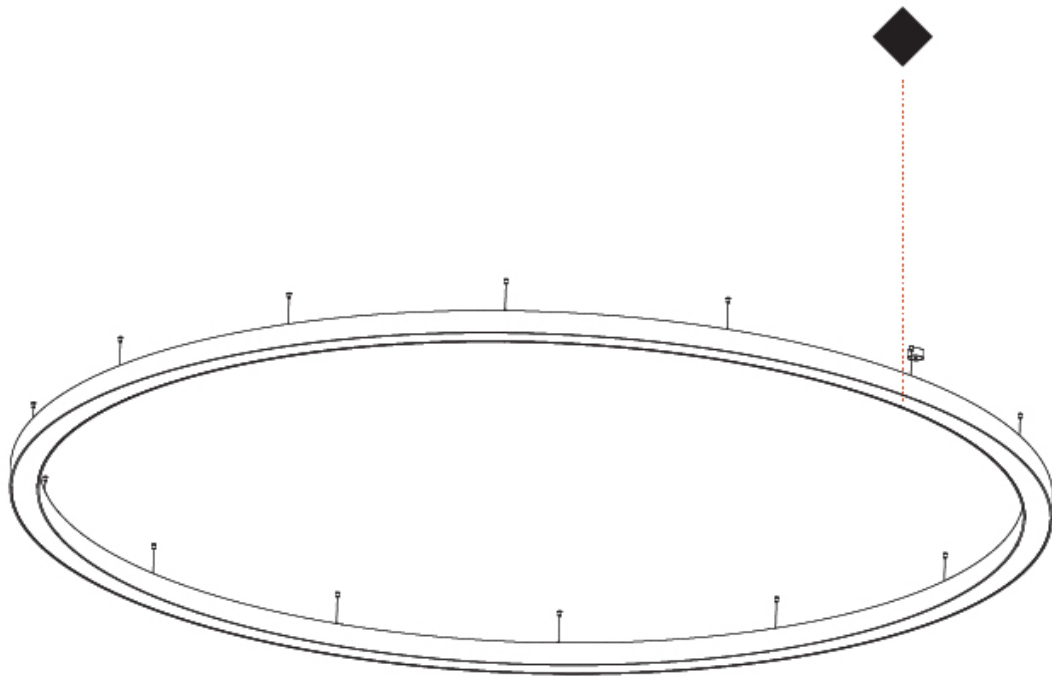

GENERAL

Series: Glorious
 Subseries: Glorious
 Brand: Prolight
 Division: Architectural
 Mounting Type: Suspension
 Mounting Location: Ceiling
 Subcategory: Ambient

PHYSICAL

Shape: Round
 Diameter (mm): 5400
 Diameter (in): 212 5/8
 Depth (mm): 120
 Depth (in): 4 3/4
 Max. Overall Height (mm): 2120
 Max. Overall Height (in): 83 7/16
 Light Distribution: Direct
 Weight (kg): 69.5
 Weight (lbs): 152.9
 Diffuser: PMMA - Opal or Micro-Prism
 Fixture Finish: SSR / BKV / CWI / CRY / HAB / UFT / ITA / RUA / FTG / MYG / LOD / PUS / FRO / FUP / KIA / POP / BLS / SPG / MEY / GOH / GUM / CHC / COM / ABZ / JAG / OBR / MOS / ROR
 Fixture Material: Aluminum

5100mm 200 13/16"

5400mm 212 5/8"

A30188-

PROJECT	_____
TYPE	_____
SPECIFIER	_____
QUANTITY	_____
DATE	_____

GLORIOUS SUSPENSION

A30202-

base number LED Color Finishes
 Dimming Temperature (Diamond)

- To build a product code in our configurator select the specify button on the base model # product page
- To build a manual product code on this datasheet choose from the options listed below in blue font and add the suffix to the base model #

GENERAL

Series: Glorious
 Subseries: Glorious
 Brand: Prolicht
 Division: Architectural
 Mounting Type: Suspension
 Mounting Location: Ceiling
 Subcategory: Ambient

PHYSICAL

Shape: Round
 Diameter (mm): 4000
 Diameter (in): 157 1/2
 Height (mm): 120
 Height (in): 4 3/4
 Max. Overall Height (mm): 2120
 Max. Overall Height (in): 83 7/16
 Light Distribution: Direct
 Weight (kg): 50.71
 Weight (lbs): 111.98
 Diffuser: PMMA - Opal or Micro-Prism
 Fixture Finish: SSR / BKV / CWI / CRY / HAB / UFT / ITA / RUA / FTG / MYG / LOD / PUS / FRO / FUP / KIA / POP / BLS / SPG / MEY / GOH / GUM / CHC / COM / ABZ / JAG / OBR / MOS / ROR
 Fixture Material: Aluminum