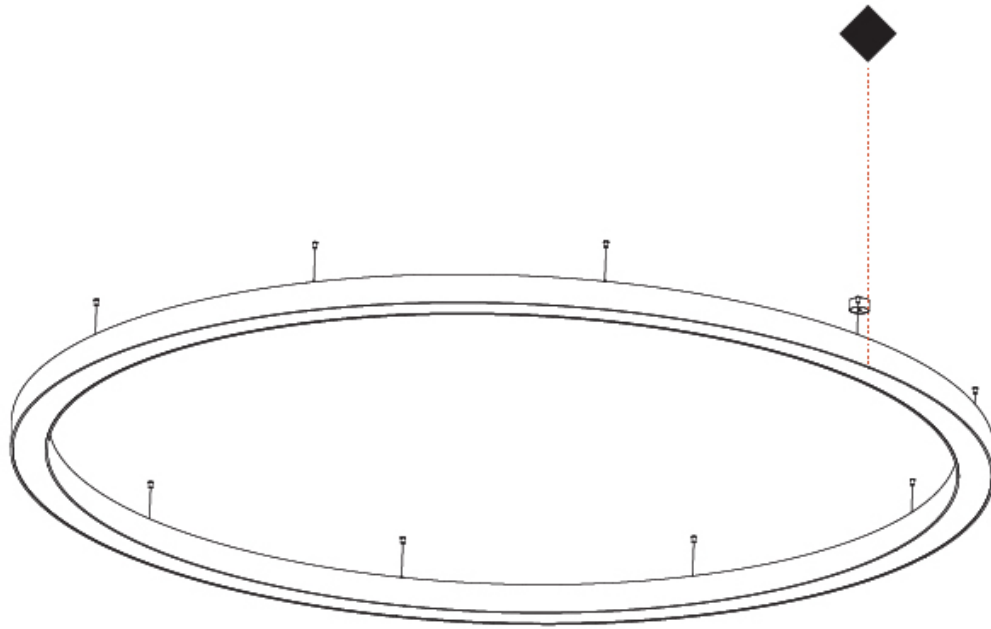

PROJECT _____
 TYPE _____
 SPECIFIER _____
 QUANTITY _____
 DATE _____

3700mm 145 1/16"

4000mm 157 1/2"

A30202-

PROJECT	_____
TYPE	_____
SPECIFIER	_____
QUANTITY	_____
DATE	_____

A

GLORIOUS SLIM SUSPENSION

A30553-

GENERAL

Series: Glorious
 Subseries: Glorious Slim
 Brand: Prolicht
 Division: Architectural
 Mounting Type: Suspension
 Mounting Location: Ceiling
 Subcategory: Ambient

PHYSICAL

Shape: Round
 Diameter (mm): 3000
 Diameter (in): 118 1/8
 Depth (mm): 90
 Depth (in): 3 9/16
 Max. Overall Height (mm): 2090
 Max. Overall Height (in): 82 5/16
 Light Distribution: Direct
 Weight (kg): 27.55
 Weight (lbs): 60.75
 Diffuser: [PMMA - Opal or Micro-Prism](#)
 Fixture Finish: [SSR / BKV / CWI / CRY / HAB / UFT / ITA / RUA / FTG / MYG / LOD / PUS / FRO / FUP / KIA / POP / BLS / SPG / MEY / GOH / GUM / CHC / COM / ABZ / JAG / OBR / MOS / ROR](#)
 Fixture Material: Aluminum
 Cable Details: 2000mm or 6000mm Transparent Cable