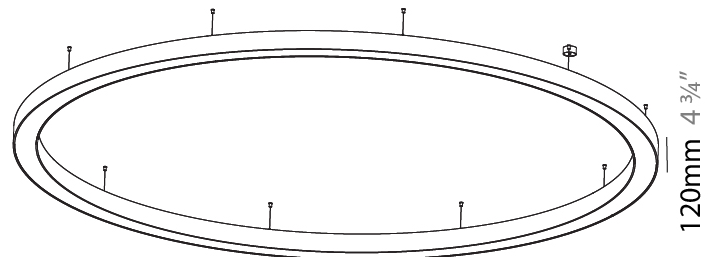

GENERAL

Series: Glorious
 Subseries: Glorious
 Brand: Prolicht
 Division: Architectural
 Mounting Type: Suspension
 Mounting Location: Ceiling
 Subcategory: Ambient

PHYSICAL

Shape: Round
 Diameter (mm): 4000
 Diameter (in): 157 1/2
 Height (mm): 120
 Height (in): 4 3/4
 Max. Overall Height (mm): 2120
 Max. Overall Height (in): 83 7/16
 Light Distribution: Direct
 Weight (kg): 50.71
 Weight (lbs): 111.98
 Diffuser: PMMA - Opal or Micro-Prism
 Fixture Finish: SSR / BKV / CWI / CRY / HAB / UFT / ITA / RUA / FTG / MYG / LOD / PUS / FRO / FUP / KIA / POP / BLS / SPG / MEY / GOH / GUM / CHC / COM / ABZ / JAG / OBR / MOS / ROR
 Fixture Material: Aluminum

PROJECT _____
 TYPE _____
 SPECIFIER _____
 QUANTITY _____
 DATE _____

3700mm 145 1/16"

4000mm 157 1/2"

A30202-

PROJECT	_____
TYPE	_____
SPECIFIER	_____
QUANTITY	_____
DATE	_____

A

GLORIOUS SLIM SUSPENSION

A30553-

GENERAL

Series: Glorious
 Subseries: Glorious Slim
 Brand: Prolicht
 Division: Architectural
 Mounting Type: Suspension
 Mounting Location: Ceiling
 Subcategory: Ambient

PHYSICAL

Shape: Round
 Diameter (mm): 3000
 Diameter (in): 118 1/8
 Depth (mm): 90
 Depth (in): 3 9/16
 Max. Overall Height (mm): 2090
 Max. Overall Height (in): 82 5/16
 Light Distribution: Direct
 Weight (kg): 27.55
 Weight (lbs): 60.75
 Diffuser: [PMMA - Opal or Micro-Prism](#)
 Fixture Finish: [SSR / BKV / CWI / CRY / HAB / UFT / ITA / RUA / FTG / MYG / LOD / PUS / FRO / FUP / KIA / POP / BLS / SPG / MEY / GOH / GUM / CHC / COM / ABZ / JAG / OBR / MOS / ROR](#)
 Fixture Material: Aluminum
 Cable Details: 2000mm or 6000mm Transparent Cable