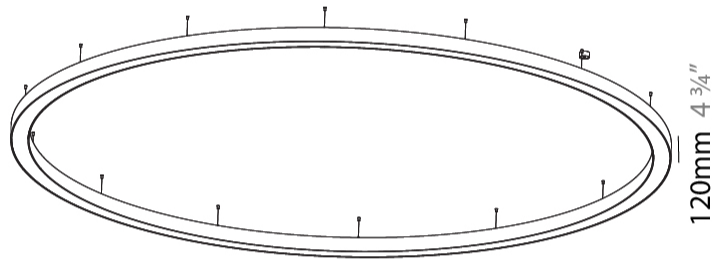

GENERAL

Series: Glorious
Subseries: Glorious
Brand: Prolight
Division: Architectural
Mounting Type: Suspension
Mounting Location: Ceiling
Subcategory: Ambient

PHYSICAL

Shape: Round
Diameter (mm): 5400
Diameter (in): 212 5/8
Depth (mm): 120
Depth (in): 4 3/4
Max. Overall Height (mm): 2120
Max. Overall Height (in): 83 7/16
Light Distribution: Direct
Weight (kg): 69.5
Weight (lbs): 152.9
Diffuser: PMMA - Opal or Micro-Prism
Fixture Finish: SSR / BKV / CWI / CRY / HAB / UFT / ITA / RUA / FTG / MYG / LOD / PUS / FRO / FUP / KIA / POP / BLS / SPG / MEY / GOH / GUM / CHC / COM / ABZ / JAG / OBR / MOS / ROR
Fixture Material: Aluminum

ELECTRICAL

Lamp Type: LED (Zhaga Standard)
Input Wattage (W): 280
Total Output Wattage (W): 224 / 179.2 (3500K)
Dimming: Non-Dimming / Phase Dimming (120Vac only) / 0-10V Dimming
Driver Included: Yes
Driver Location: Integrated
Driver Type: Constant Current
Driver Class: Class 2
Input Voltage (V): 120 - 277
Constant Current (MA): 350 / 1400 (3500K)

LED

Color Temperature (°K): 3000 / 3500 / 4000
Max. Delivered Lumen (lm): 25840 / 26754 / 27300
CRI: >80 CRI
Efficiency (%): 65
Lamp Life (hrs): 50000

OPTICAL

RATINGS AND CERTIFICATIONS

Certified By: Certified for North American Standards
IP rating: IP20

5100mm 200 13/16"

5400mm 212 5/8"